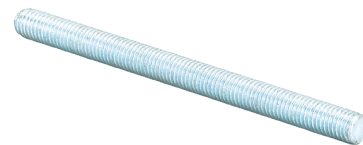

Think Steel Tubes. Think LKA Tubes.

At LKA Tubes we offer galvanised, red oxide, self-coloured steel tube in medium and heavyweight 6.5m and 3.25m lengths.

All our steel tube is dual certified and conforms to EN10255 / EN10217.

Contact: enquiries@lkatubes.co.uk

 **Telephone**
01625 877133

 **Email**
enquiries@lkatubes.co.uk

 **Website**
lkatubes.co.uk

Slotted Channel and Threaded Rod

Holding large stocks at our steel tube warehouse, we can also provide slotted channel and threaded rod to complete your order.